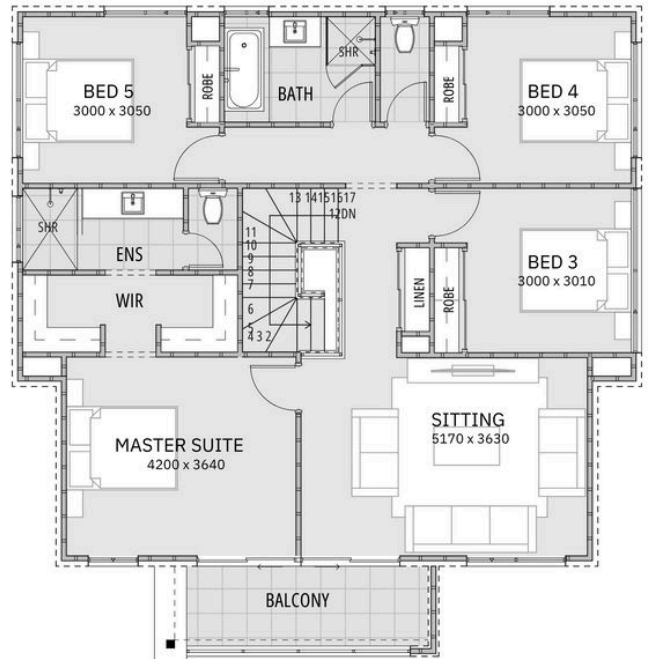

101

Your **first choice**
in two storey living

THE ROSEMOUNT

SUITS A 15M WIDE BLOCK

5-7  3  2 

GROUND FLOOR

INCLUSIONS

- 1st Floor Construction - Concrete/Masterwall
- Ground Floor Guest Suite
- Home Office
- Make It Your Own - Theatre, Gym, Activity
- 1st Floor Quiet Zone
- Multi-access Balcony