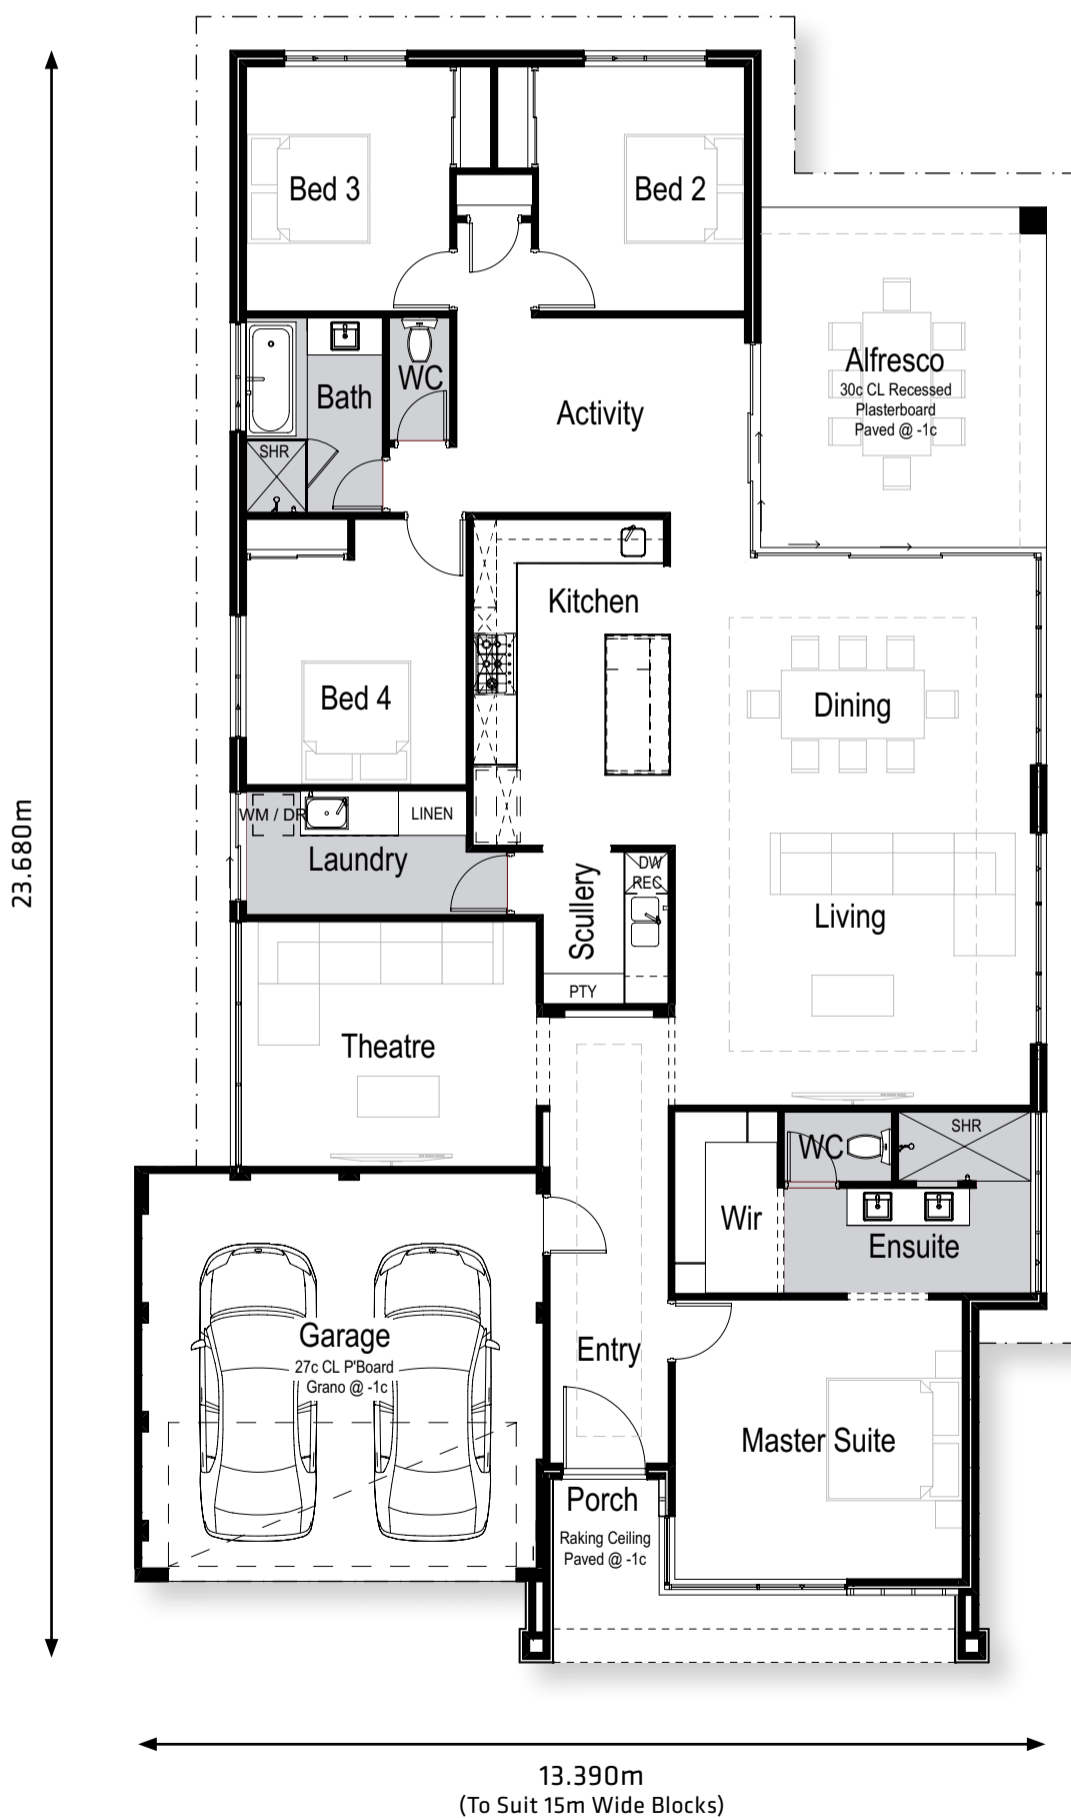

THE AVALON

 4 BED

 2 BATH

 2 GARAGE

 15m BLOCK

House	205.783m ²
Garage	36.261m ²
Alfresco	21.000m ²
Porch	9.498m ²
Total	272.524m²