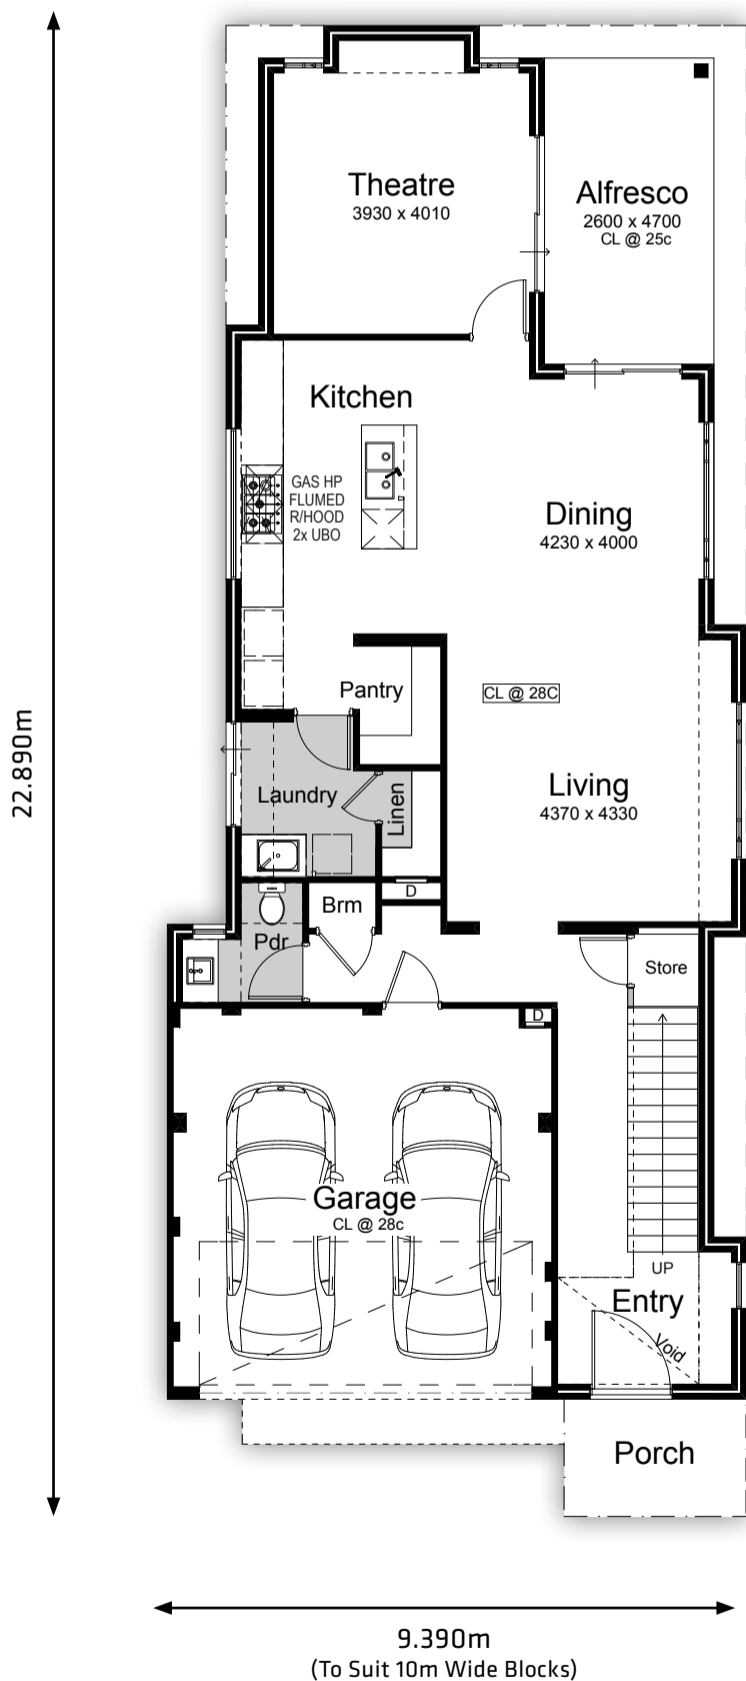

THE HAMILTON

-  3 BED
-  2 BATH
-  2 GARAGE
-  10m BLOCK

House - Ground	116.503m ²
House - Upper	98.615m ²
Garage	35.517m ²
Alfresco	12.110m ²
Porch	5.276m ²
Total	268.021m²