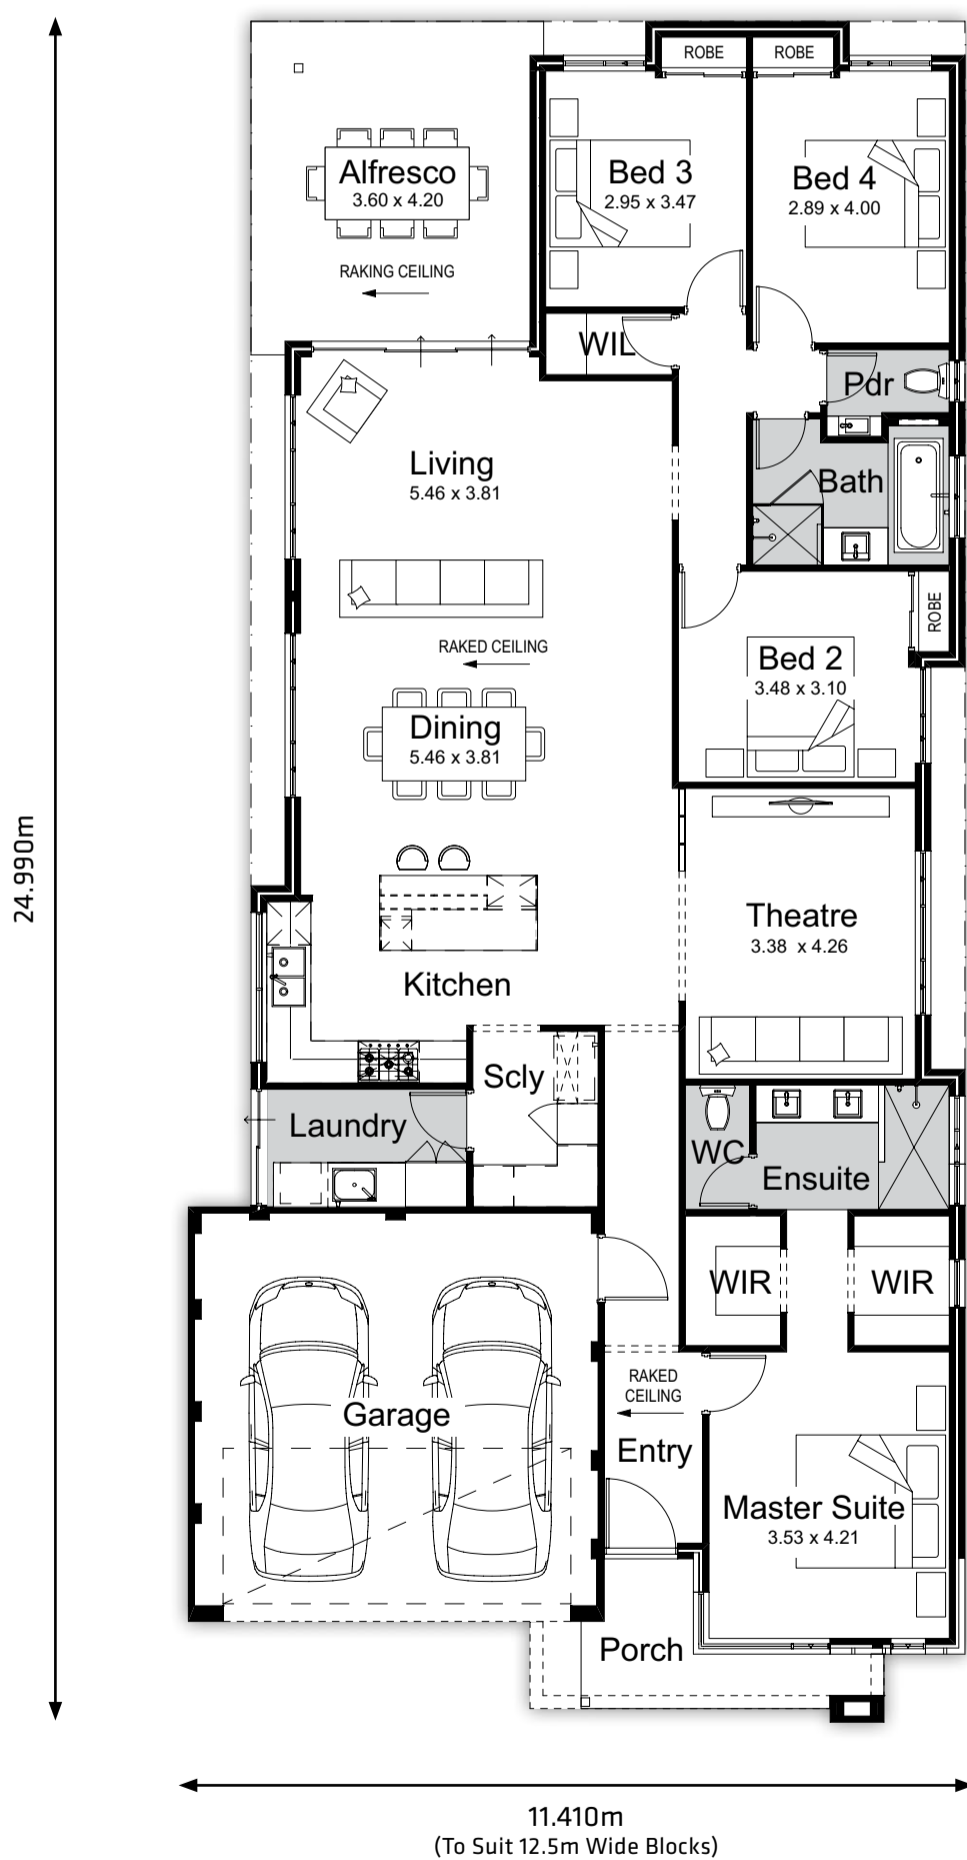

THE CASA

-  4 BED
-  2 BATH
-  2 GARAGE
-  12.5m BLOCK

House	188.722m ²
Garage	36.042m ²
Alfresco	19.470m ²
Porch	5.560m ²
Total	249.794m²