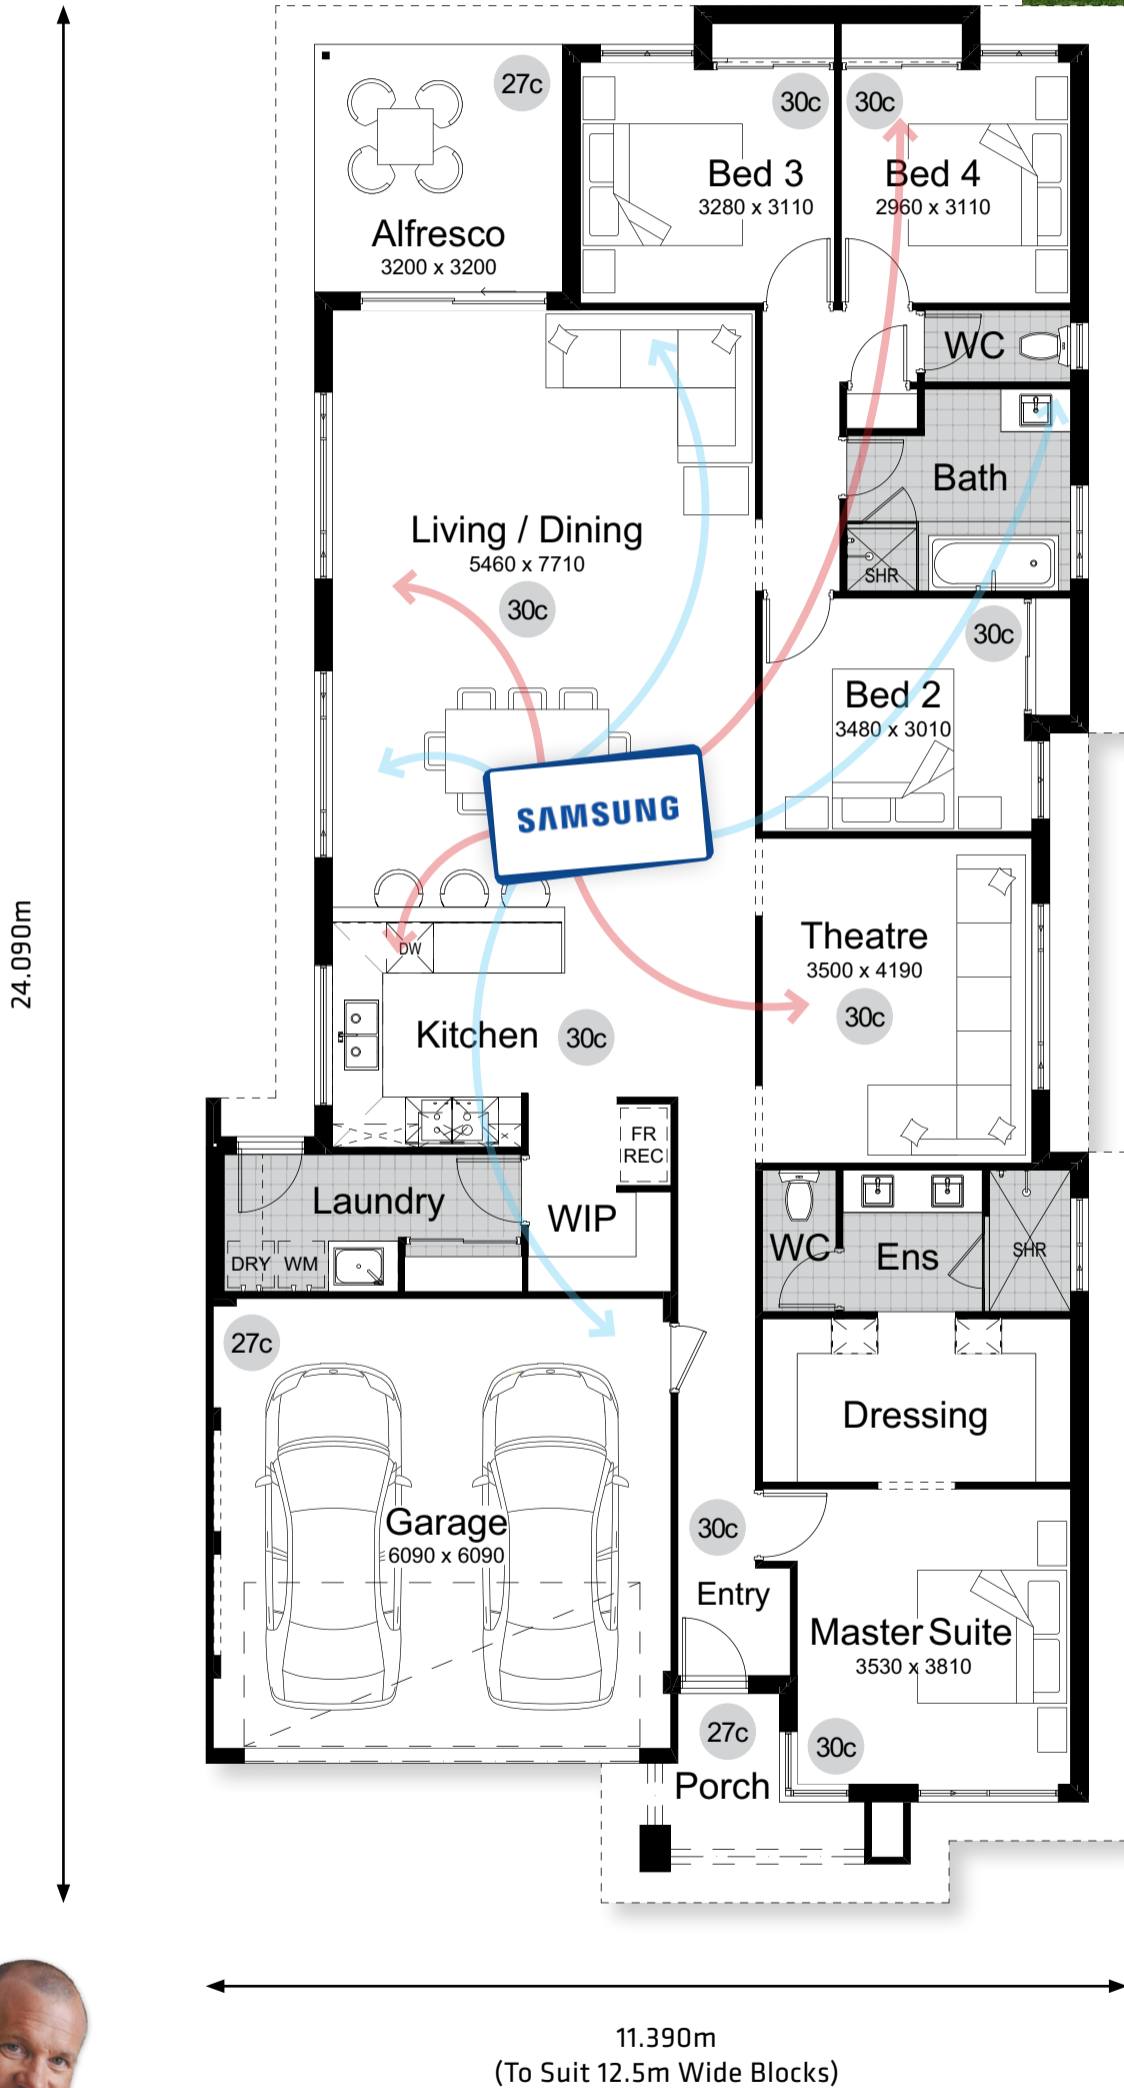

THE WHITEHAVEN

101 LIFE

House	186.734m ²
Garage	36.081m ²
Alfresco	10.240m ²
Porch	4.910m ²
Total	237.965m²

innovative homes by
Scott Park
Managing Director

Call 9208 9101

101residential.com.au

Photos are for illustrative purposes only BC 13521