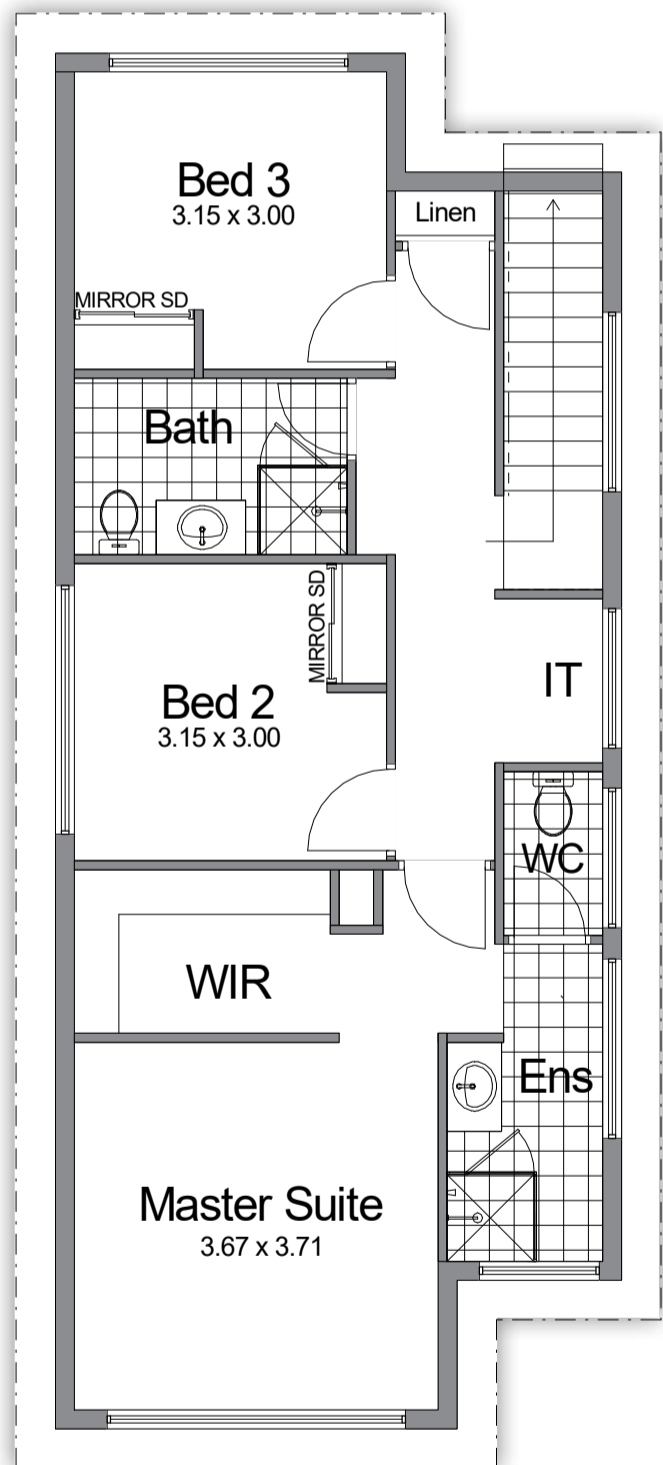

THE PRIZE 12000 REWARD RANGE

House - Ground	65.065m ²
House - Upper	74.155m ²
Garage/Store	41.549m ²
Porch	4.420m ²
Total	185.189m²

innovative homes by
Scott Park
Managing Director

Call 9208 9101

101residential.com.au

Photos are for illustrative purposes only BC 13521

It's your home