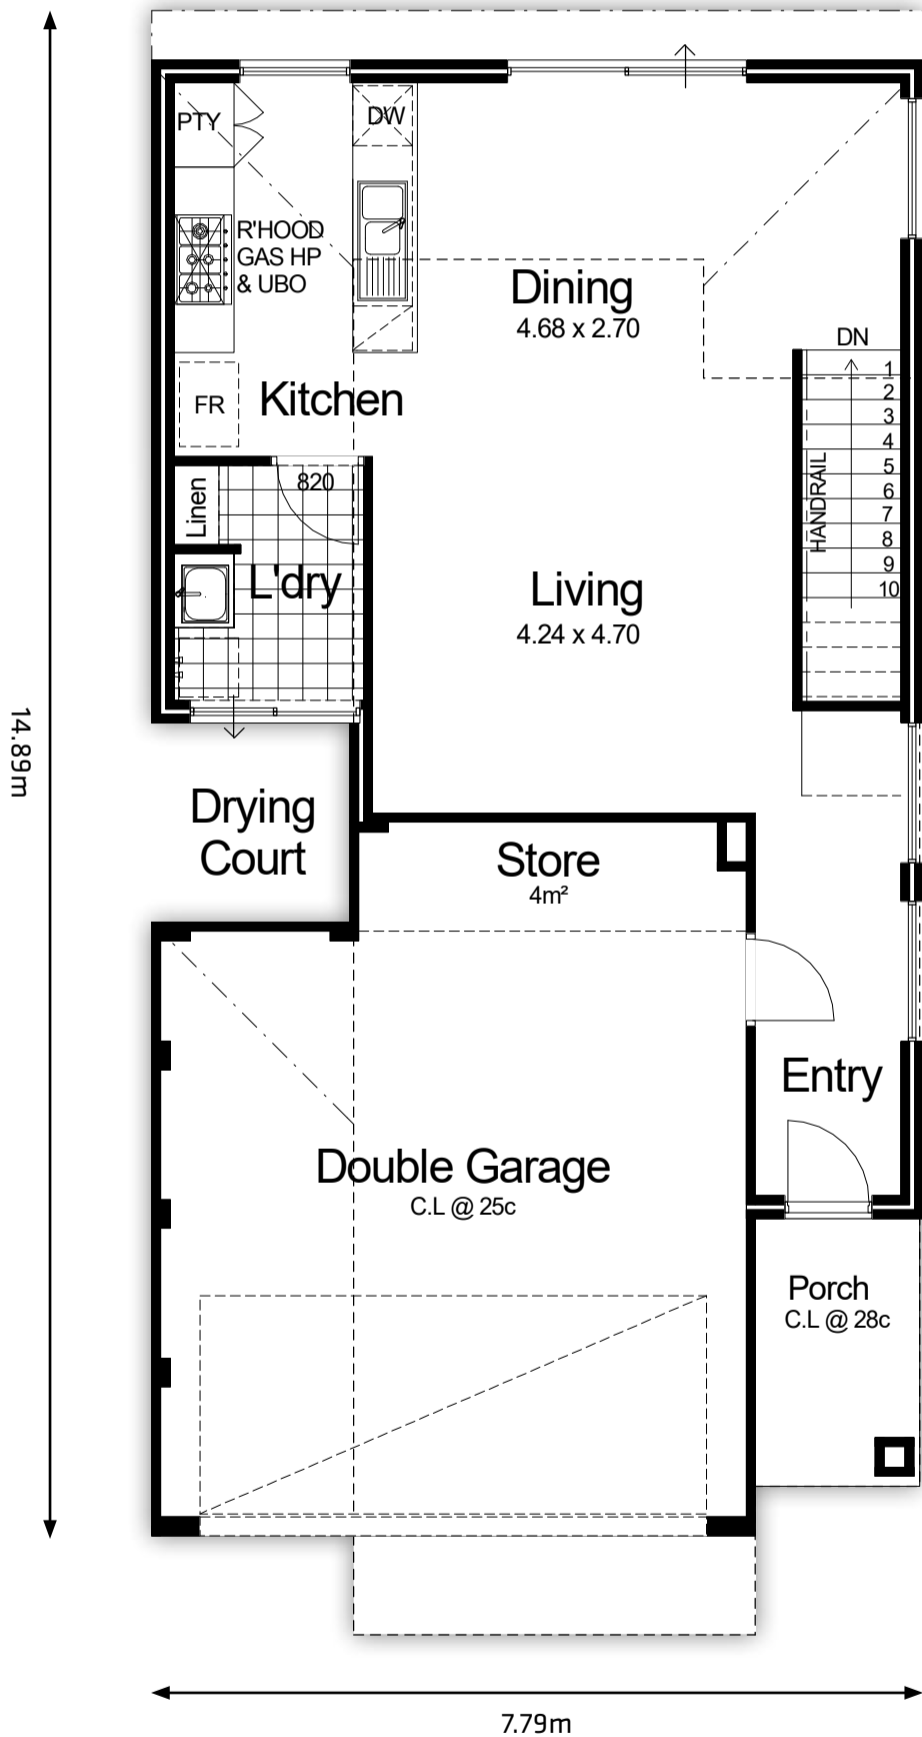

THE PRIZE 12000 REWARD RANGE

House - Ground	65.065m ²
House - Upper	74.155m ²
Garage/Store	41.549m ²
Porch	4.420m ²
Total	185.189m²

innovative homes by
Scott Park
Managing Director

Call 9208 9101

101residential.com.au

Photos are for illustrative purposes only BC 13521

It's your home